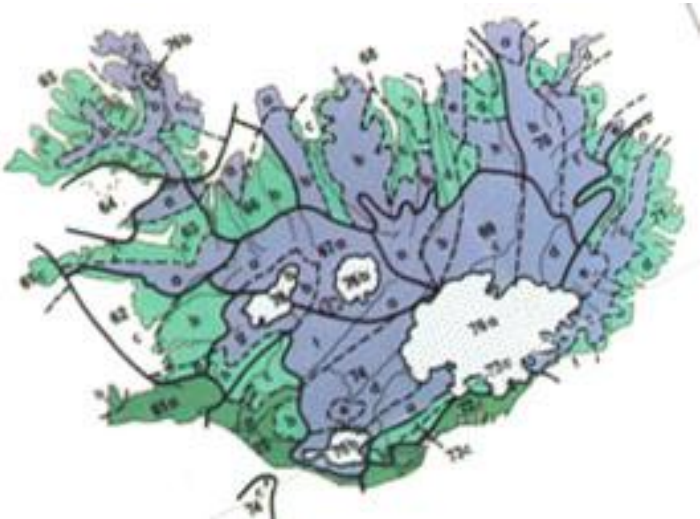

Vegetationstyper i Norden

Natural Vegetation of Europe

Circumpolar Arctic- and Boreal Vegetation Maps

Vegetation mapping in Greenland 1977 – 1982

Mapped area in south west Greenland

Digitized vegetation map from South west Greenland