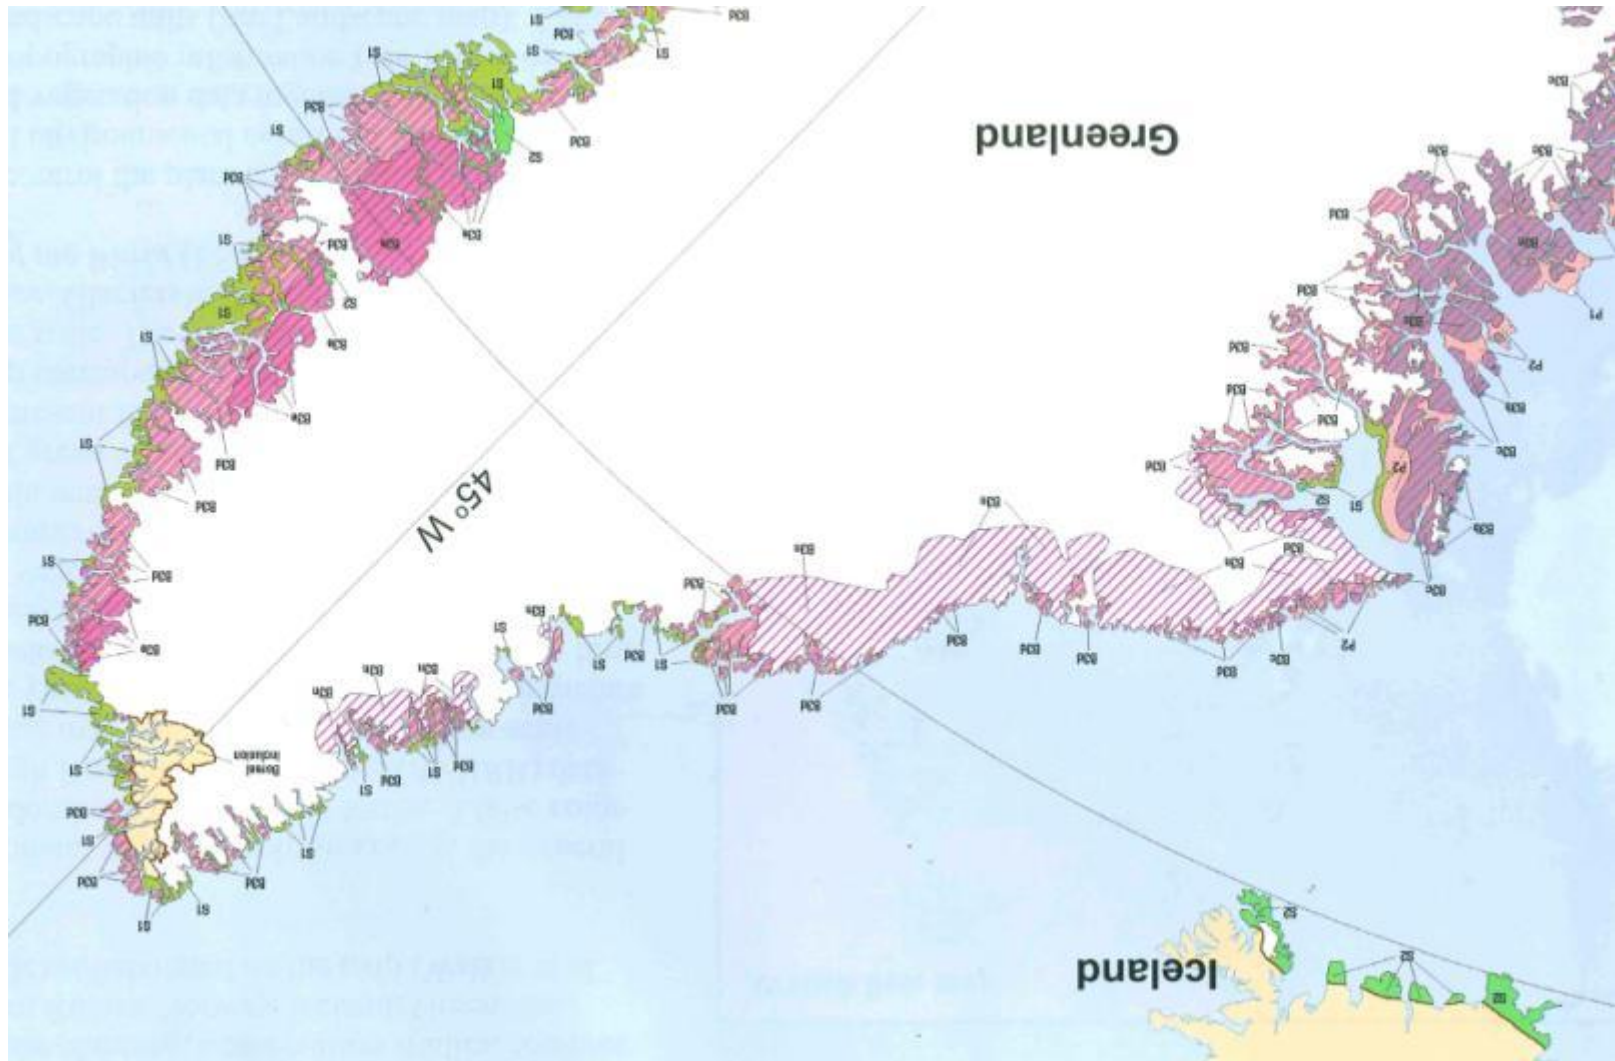

Vegetationstyper i Norden

Natural Vegetation of Europe

Circumpolar Arctic- and Boreal Vegetation Maps

Vegetation mapping in Greenland 1977 – 1982

Mapped area in south west Greenland

Digitized vegetation map from South west Greenland